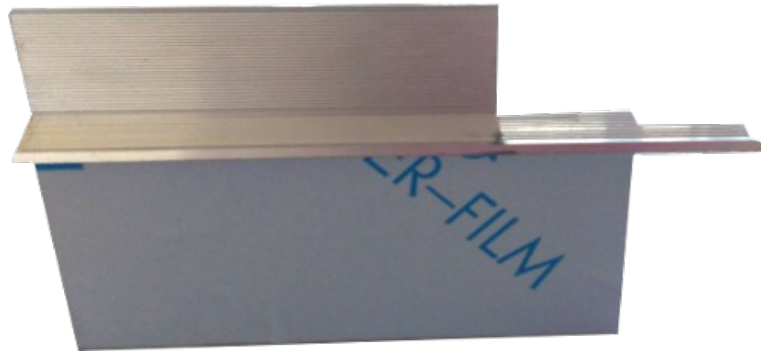

Set Anchlusselemente /Kit raccordi  
Kit connecting elements/Set raccordi  
C70 for Eclisse Syntesis  
Art. 13036

Trockenbau/strutture a secco  
dry construction/cloison sèche

			AGS-systems – 39025 Naturno (Italy)	
Drawing	Art. 13036		Date	16/12/2010
This drawing is copyright by AGS-systems and exclusive, protected by law and cannot reproduced without written affirmation				AGS-systems - 39025 Naturno (Italy) Stava 47/B tel. 0039 0473 666376 – info@ags-systems.com