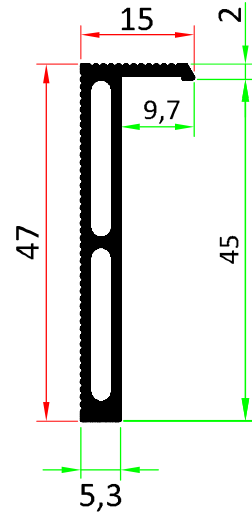

Light 46 Art. 10046

Massivbau/Strutture massicce/Solid construction/Maçonnerie

				AGS-Systems - 39025 Naturno (Italy)	
Drawing	Art. 10046	Scala 1:1	Date	16/12/2010	
This drawing is copyright by AGS-systems and exclusive, protected by law and cannot reproduced without written affirmation				AGS-systems - 39025 Naturno (Italy) Stava 47B tel. 0039 0473 666376 - info@ags-systems.com	