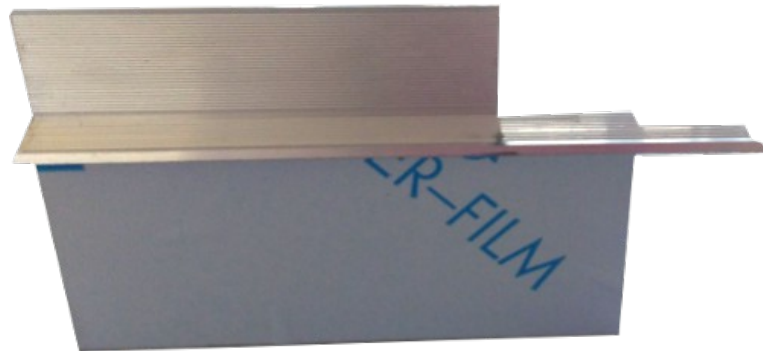

Set Anchlusselemente /Kit raccordi
Kit connecting elements/Set raccord
Light 46 for AGS door frames TUT/TCT/TST-PULL O/P
Art. 13016

Trockenbau/strutture a secco
dry construction/cloison sèche

			AGS-systems – 39025 Naturno (Italy)	
Drawing	Art. 13016		Date	16/12/2010
This drawing is copyright by AGS-systems and exclusive, protected by law and cannot reproduced without written affirmation			AGS-systems - 39025 Naturno (Italy) Stava 47/B tel. 0039 0473 666376 – info@ags-systems.com	