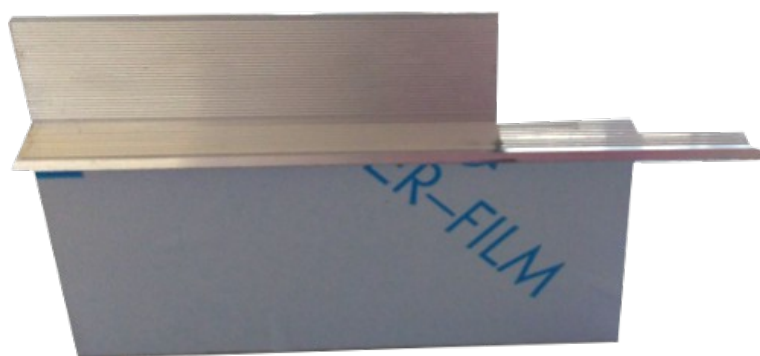

Set Anschlusselemente /Kit raccordi
Kit connecting elements/Set raccord
Light 46 for AGS door frames TUS/TCS/TST-PUSH L/R
Art. 13018

Trockenbau/strutture a secco
dry construction/cloison sèche

			AGS-systems – 39025 Naturno (Italy)	
Drawing	Art. 13018		Date	16/12/2010
This drawing is copyright by AGS-systems and exclusive, protected by law and cannot reproduced without written affirmation			AGS-systems - 39025 Naturno (Italy) Stava 47/B tel. 0039 0473 666376 – info@ags-systems.com	