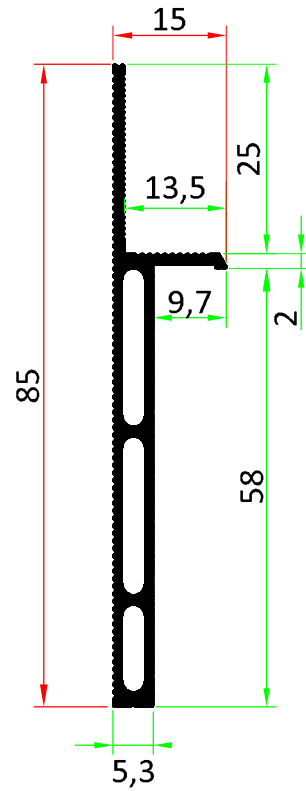

Light 60 Art. 10060

Trockenbau/Strutture a secco/Dry construction/Cloison sèche

				AGS-Systems - 39025 Naturno (Italy)	
Drawing	Art. 10060	Scala 1:1	Date	16/12/2010	
This drawing is copyright by AGS-systems and exclusive, protected by law and cannot reproduced without written affirmation				AGS-systems - 39025 Naturno (Italy) Stava 47B tel. 0039 0473 666376 - info@ags-systems.com	